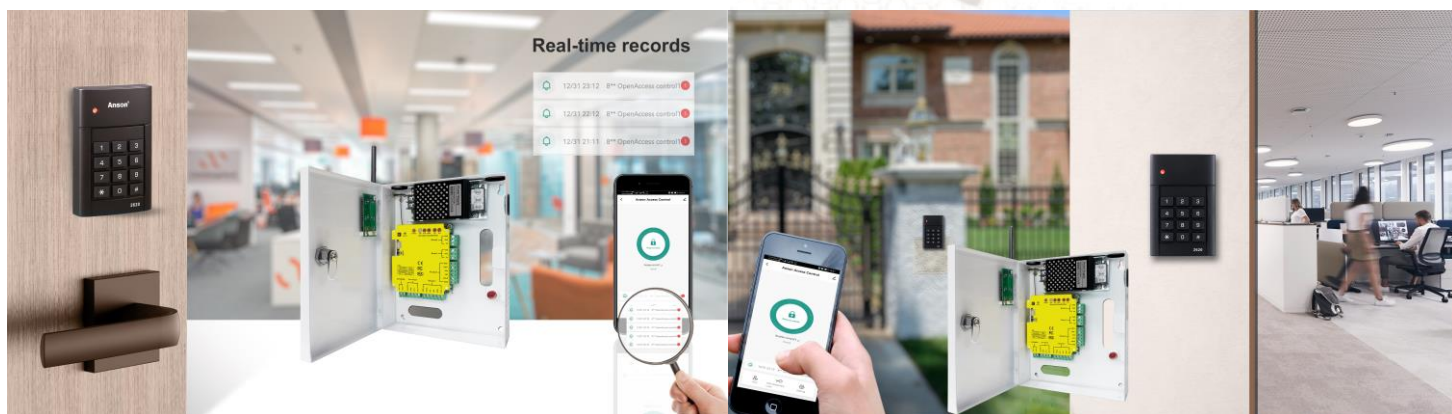

Tuya Access Control Panel TC-C1

Access control panel integrated with Tuya. It is used with Tuya app. There are three ways to open the door with mobile phone, password, and card. Mobile phone remote opening and distribution of temporary passwords are a feature of this product. It can be used for office building and home access control.

Technical Parameter

Item	Parameter
Material	ABS, aluminum alloy, toughened Glass
Working Voltage\Current	DC12V±10%\2A(Non-loaded)
Processor	High-performance dual-core ARM chip /ISP/NPU
Communication Mode	WiFi/Bluetooth
Recognition Speed	<0.5s
Users	500
Verification Type	Card/Password/Card+Password
Temporary Code	10
Password support digits	6Bit
Lock Control Output	1
Alarm Output	1
Temper Switch	1
Exit Button	1
Door Magnet Input	1
Working Environment	-20°C-60°C /10%-90%
IP Grade	IP53
Install Type	Wall
Size	L214XW166XH50mm